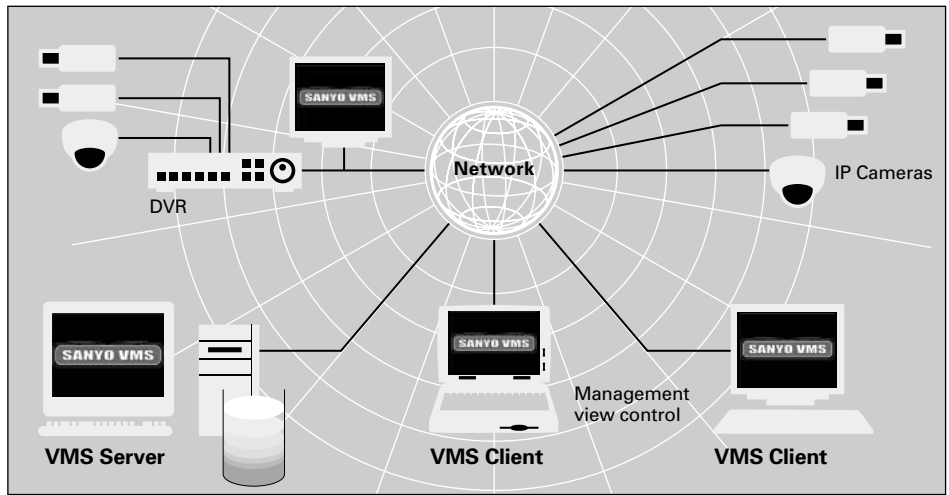

Video Management Software (VMS)

VA-SW50 (Advanced)
VA-SW60 (Enterprise)

- Full centralized control of network based video surveillance system
- Easy-to-use GUI monitoring, recording, and device control
- True server/client architecture

SANYO VMS is a software based NVR (Network Video Recorder) for full centralized management of IP video surveillance

VA-SW50/SW60

Features

- "SANYO Video Management Software" is a software management platform for SANYO's IP cameras, most of the industry's standard IP and megapixel cameras and encoders, and SANYO's DVRs*.
- Easy-to-navigate GUI with:
 - File tree architecture
 - Multi-screen configurations
 - Drag and Drop camera placement
 - Easy tool bar for major functions
 - Motion Detection
 - Digital Pan, Tilt, Zoom
- Supports SANYO's PTZs through connected DVRs*
- Allows PTZ Control of Network PTZ Cameras
- Multifunctional file tree:
 - Define IP Cameras / IP Video Encoders
 - Define cameras connected to DVR*
 - Define whether cameras are live view as well as archived
 - Define Remote Servers
 - Drag and Drop any camera on the tree to the viewing screen
 - Archives can also be accessed directly
- Permissions can be assigned at the individual, group, and server levels
- Time Date Search is easily accomplished through a scalable scroll bar
- Provides user-friendly wizards and comprehensive user management
- Supports from one to an unlimited number of cameras per server (version dependent)
- Multiple clients can be connected to a single server
- Client can be connected to multiple servers

*Please contact your dealer for supported DVRs.

Versions:

VA-SW50 (Advanced Edition)

Up to 16 camera connection, control, recording, and management of SANYO IP cameras, and other brands standard IP cameras. [Maximum: 5 clients]

VA-SW60 (Enterprise Edition)

Unlimited camera connection, control, recording, and management of SANYO DVRs*, SANYO IP cameras, other brands standard IP cameras, and other brands megapixel cameras. [Unlimited clients]