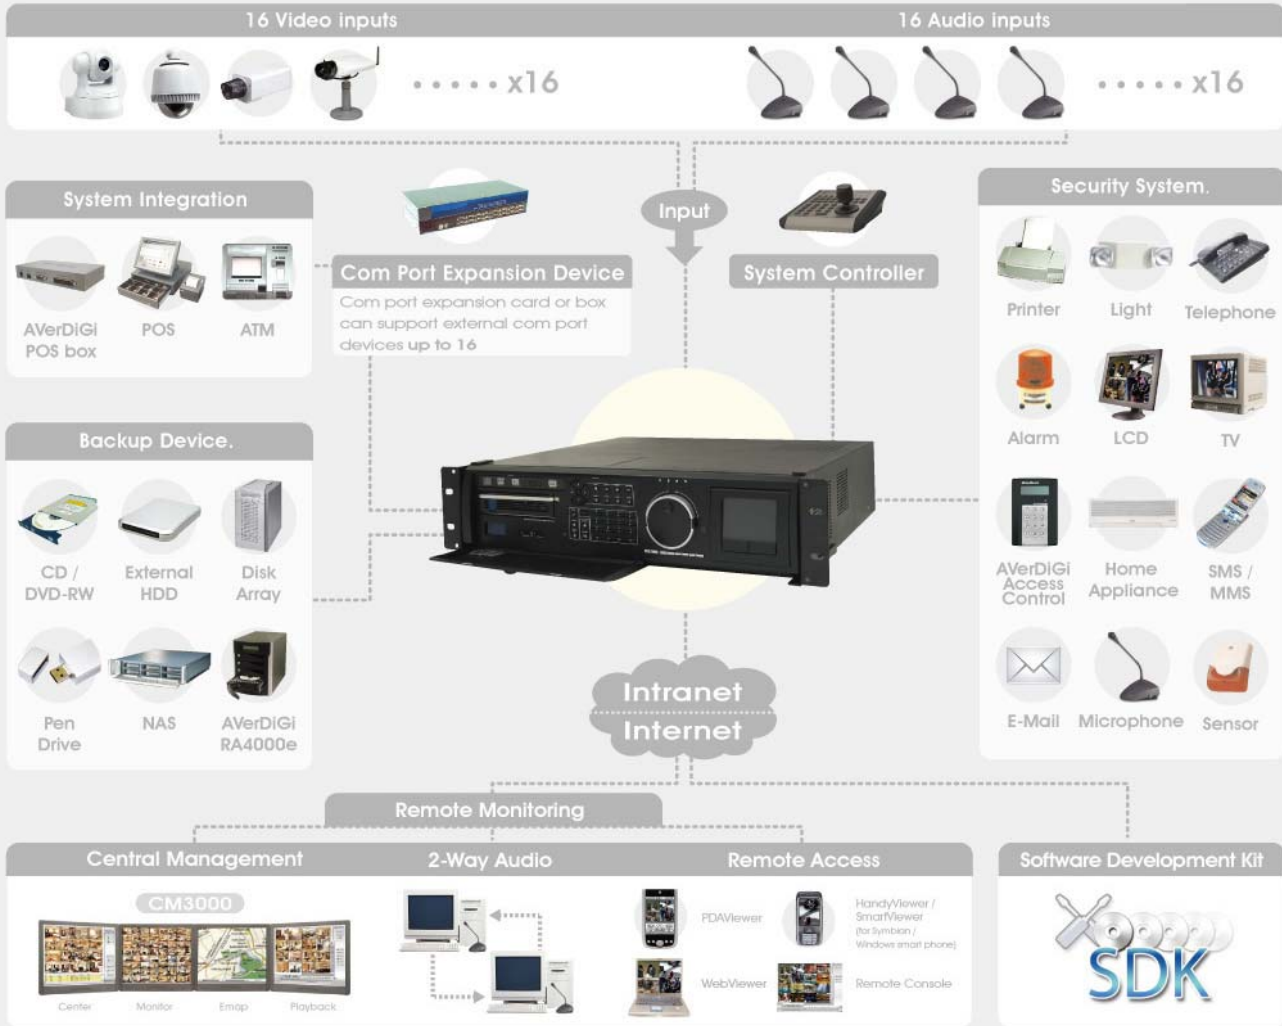

Application Diagram

Product Features

Item	SA9000E Pro
Operating system	Embedded OS
Video Format	H/W MPEG4
Video input	16CH IP or Analog inputs (BNC Connector)
Video loop output	16
Display rate (NTSC/PAL)	480/400 fps
Recording frame rate (CIF)	480/400 fps
Recording frame rate (D1)	480/400 fps
Audio input	16
Sensor/Relay	4/4 (expandable)
DVD-RW	Yes
Removable HDD tray	1 HDD tray (supports up to 4HDD inside)
DOM	2 GB
H/W accessory	Remote controller
Ethernet	RJ-45, 10/100/1000 Mbps
RS232(com port)	N/A
RS485	1
USB 2.0	Front 2 ports, Rear 4 ports
LCD Display	Temperature/System status/HDD left size/Alarm status
Operation via front panel	PTZ control/channel select/split select/playback control/mode select
Dimensions (W x H x D)	431 x 110 x 373 mm
Power	270 Watt
Dual monitor/Spot monitor output	Yes